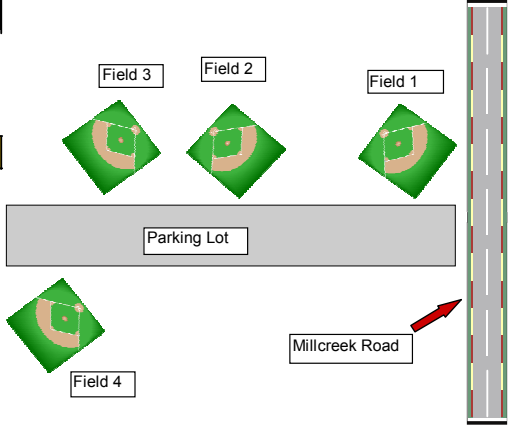

22 ANNUAL  
**MIDWAY INVITATIONAL TOURNAMENTS**  
 HOSTED BY: Midway Orange Crush  
 of Midway Girls Softball  
 Wilmington, Delaware

**PONY National Qualifier**

Teams		
<b>Bracket A</b>	<b>Bracket B</b>	<b>Bracket C</b>
1 Orange Crush	4 Philly Flash	7 DE Stingers
2 Talleyville	5 Lake Shore Lightning	8 Banshees
3 Phila Spirit	6 DE Storm	9 Chester County Stars

The host team will be playing four games, one of which will not count for them but will count for the opposing team. The coach of the last game will draw one of those games from a hat and that game will not be counted for the host team.

**Saturday Play - at the Millcreek Complex**

	Field 1	Field 2	Field 3
8:00 AM		1 vs 2	3 vs 4
9:30 AM	5 vs 6	1 vs 7	8 vs 9
11:00 AM	3 vs 5	2 vs 7	4 vs 8
12:30 PM	2 vs 3	1 vs 6	4 vs 9
2:00 PM	5 vs 7	1 vs 8	6 vs 9
3:30 PM			

**Sunday Play - at the Millcreek Complex**

**Driving directions:**  
 Interstate 95 N or S to 141N (toward Lancaster) to 2W (toward Newark) at the 3rd light make a right to 41N  
 Heading NORTH on Route 41at the 3rd traffic light turn left at Millcreek Road (On your right it will be Hercules Road)  
 Go through the first light at McKennan's Church Road. Go about 1/2 mile and the fields are on the right hand side just around the bend at the entrance to the Delcastle Driving Range and Miniature Golf Course.