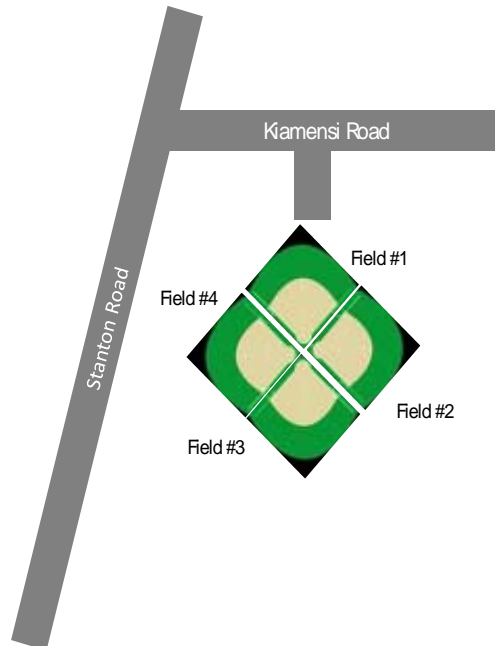

Full concessions available both days.

Directions to Powell Ford Complex from Millcreek (approx 12 minutes):
Turn left on to Millcreek Road. Turn right on McKennans Church Road (first traffic light). Turn left on Duncan Road (first traffic light). Cross Milltown Road, Rt 2 (Kirkwood Highway) and Greenbank Road. Turn right on Old Capitol Trail. Turn left on Stanton Road. Turn left on Kiamensi Road. Complex is on your right.

Directions to Skyline from Millcreek (approx 6 minutes):
Turn right on Millcreek Road. Make first left on to Stoney Batter Road. Turn left on Rt 7 (Limestone Road). Make first right on New Linden Hill Road. Turn left on Skyline Drive (2nd traffic light). Middle School and field are on the right. Please DO NOT park on the street. Your car will be towed. Please park in the middle school parking lot.

Directions to Millcreek Complex from Powell Ford (approx 12 minutes):
Turn left on Kiamensi Road. Turn right on Stanton Road. Turn right on Old Capitol Trail. Turn left on Newport Road/Duncan Road. Cross Rt 2 (Kirkwood Highway). Duncan Road ends at McKennans Church Road. Turn right on McKennans Church Road. Turn left on Millcreek Road. Fields are ahead, around the bend, on the right.