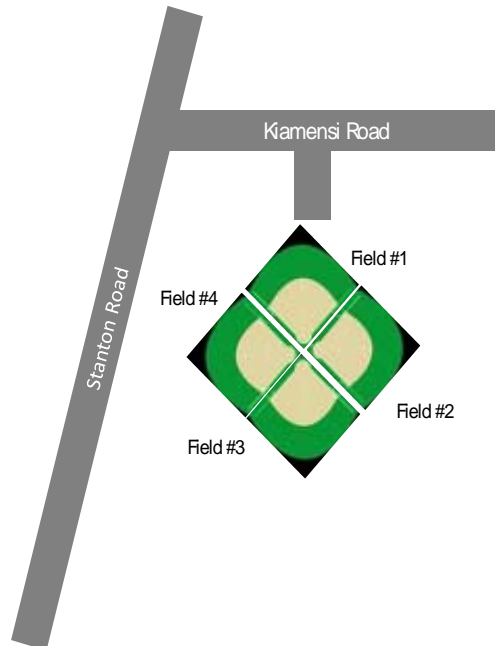

Full concessions available both days.

Directions to Powell Ford Complex from Millcreek (approx 12 minutes):
Turn left on to Millcreek Road. Turn right on McKennans Church Road (first traffic light). Turn left on Duncan Road (first traffic light). Cross Milltown Road, Rt 2 (Kirkwood Highway) and Greenbank Road. Turn right on Old Capitol Trail. Turn left on Stanton Road. Turn left on Kiamensi Road. Complex is on your right.

Directions to Skyline from Millcreek (approx 6 minutes):
Turn right on Millcreek Road. Make first left on to Stoney Batter Road. Turn left on Rt 7 (Limestone Road). Make first right on New Linden Hill Road. Turn left on Skyline Drive (2nd traffic light). Middle School and field are on the right. Please DO NOT park on the street. Your car will be towed. Please park in the middle school parking lot.

**Directions to Millcreek Complex from Powell Ford (approx 12 minutes):
Turn left on Kiamensi Road. Turn right on Stanton Road. Turn right on Old Capitol Trail. Turn left on Newport Road/Duncan Road. Cross Rt 2 (Kirkwood Highway). Duncan Road ends at McKennans Church Road. Turn right on McKennans Church Road. Turn left on Millcreek Road. Fields are ahead, around the bend, on the right.**