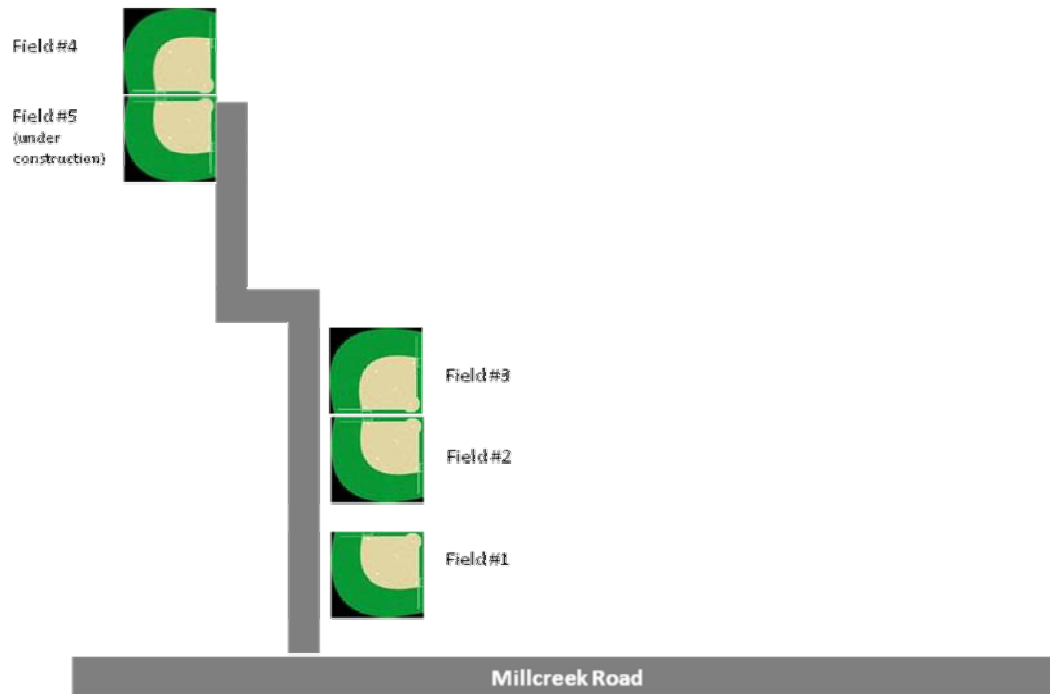

Full concessions available both days.

Directions to Powell Ford Complex from Millcreek (approx 12 minutes):
Turn left on to Millcreek Road. Turn right on McKennans Church Road (first traffic light). Turn left on Duncan Road (first traffic light). Cross Milltown Road, Rt 2 (Kirkwood Highway) and Greenbank Road. Turn right on Old Capitol Trail. Turn left on Stanton Road. Turn left on Kiamensi Road. Complex is on your right.

Directions to Skyline from Millcreek (approx 6 minutes):
Turn right on Millcreek Road. Make first left on to Stoney Batter Road. Turn left on Rt 7 (Limestone Road). Make first right on New Linden Hill Road. Turn left on Skyline Drive (2nd traffic light). Middle School and field are on the right. Please DO NOT park on the street. Your car will be towed. Please park in the middle school parking lot.