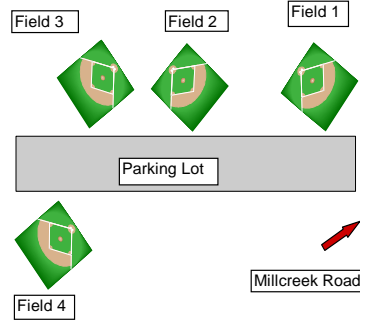

**3300 Millcreek Road
Wilmington, DE 19808**

Midway Complex

Saturday Play - at the Millcreek Complex

	Field 1	Field 2	Field 3
8:00 AM	1 vs 2	3 vs 4	5 vs 6
9:30 AM	1 vs 7	3 vs 8	9 vs 10
11:00 AM	2 vs 7	4 vs 8	5 vs 10
12:30 PM	1 vs 3	4 vs 6	5 vs 9
2:00 PM	2 vs 8	6 vs 10	7 vs 9
3:30 PM			

Driving directions: to Midway
Interstate 95 N or S to 141N (toward Lancaster) to 2W (toward Newark) at the 3rd light make a right to 41N. Go to the 3rd traffic light- turn left at Millcreek Road (On your right it will be Hercules Road)
Go through the first light at McKennan's Church Road. Go about 1/2 mile and the fields are on the right hand side just around the bend at the entrance to the Delcastle Driving Range and Miniature Golf Course.

Sunday Play - at the Millcreek Complex

to
it
re