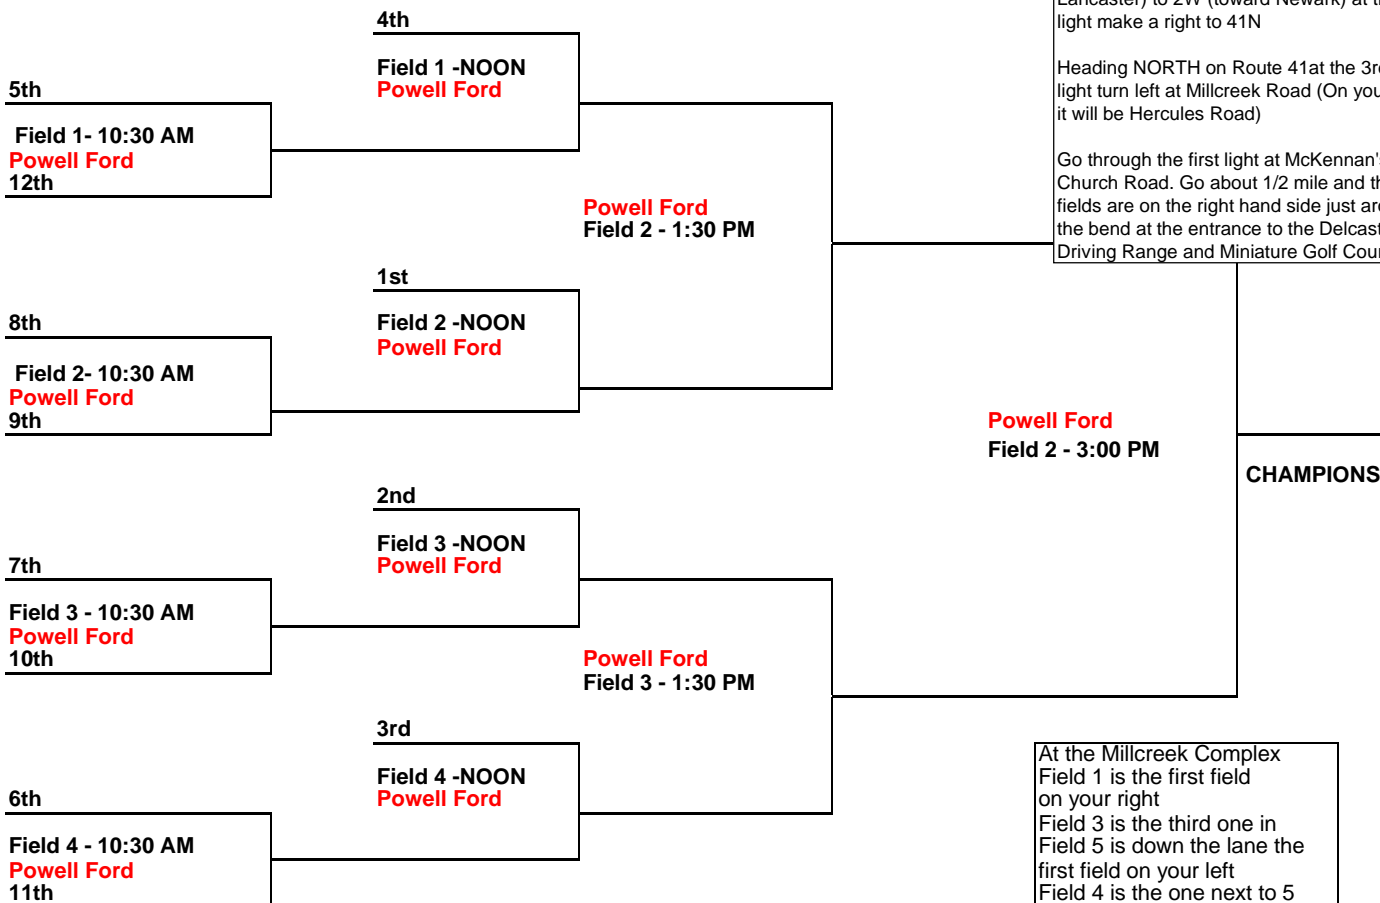

14 &
UNDER

Orange Crush April Qualifier

HOSTED BY: Midway Orange Crush
of Midway Girls Softball
Wilmington, Delaware

PONY National Qualifier

Teams

- | | | |
|--------------|-----------------------|------------------|
| 1 Chaos | 5 Lady Fireballs | 9 X-treme Red |
| 2 Delco Rage | 6 West Deptford Storm | 10 DE Diamonds |
| 3 DE Express | 7 Orange Crush | 11 PA Frenzy |
| 4 WJ Witches | 8 Lunachicks | 12 Dutchess Debs |

Saturday Play - April 10, 2010 at Midway Complex on Millcreek Road

	Field 1	Field 2	Field 4
8:00 AM	1 vs 2	5 vs 6	9 vs 11
9:30 AM	2 vs 3	6 vs 7	9 vs 10
11:00 AM	1 vs 4	5 vs 8	10 vs 11
12:30 PM	2 vs 4	6 vs 8	9 vs 12
2:00 PM	1 vs 3	5 vs 7	11 vs 12
3:30 PM	3 vs 4	7 vs 8	10 vs 12

Midway Complex- 3300 Millcreek Road,

Sunday Play - April 11, 2010 at Powell Ford Complex on Kiamensi Road

Driving directions:

Interstate 95 N or S to 141N (toward Lancaster) to 2W (toward Newark) at the 3rd light make a right to 41N