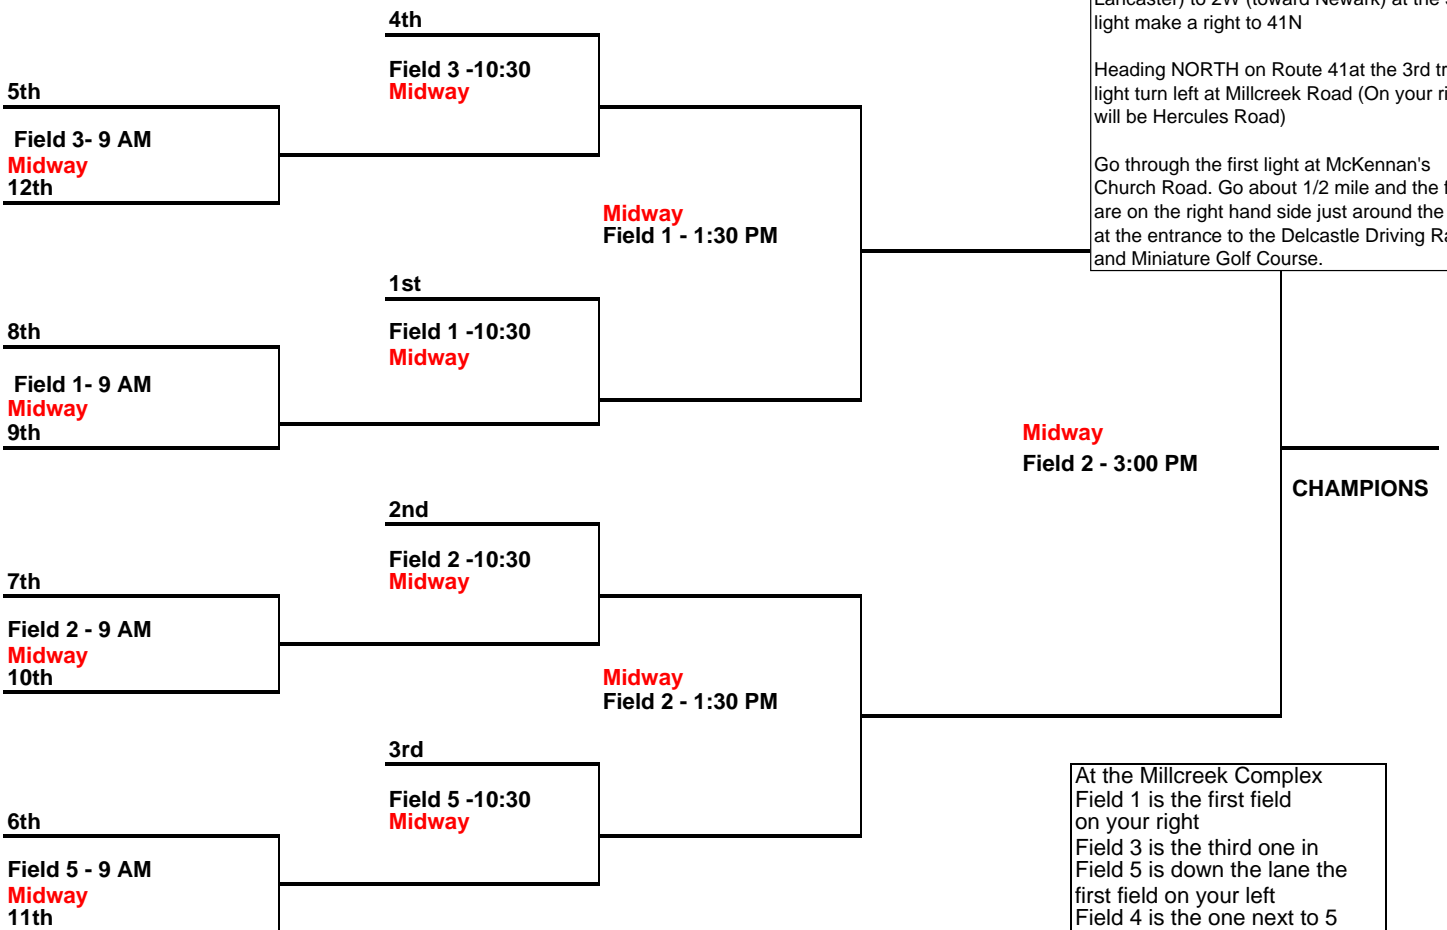

12 &
UNDER

Orange Crush April Qualifier

HOSTED BY: Midway Orange Crush
of Midway Girls Softball
Wilmington, Delaware

PONY National Qualifier

Teams

1 SJ Rage	5 Philly Flash	9 DE Express 11s
2 X-treme Blue	6 DE Express 12s	10 Vienna Stars
3 Orange Crush	7 Pegasus	11 DE Magic
4 DE Storm	8 CT Eliminators	12 CC Stars

Saturday Play - April 10, 2010 at Powell Ford Park on Kiamensi Road

	Field 1	Field 2	Field 3
8:00 AM	1 vs 2	5 vs 6	9 vs 10
9:30 AM	2 vs 3	6 vs 7	9 vs 11
11:00 AM	1 vs 4	5 vs 8	10 vs 12
12:30 PM	2 vs 4	6 vs 8	10 vs 11
2:00 PM	1 vs 3	5 vs 7	9 vs 12
3:30 PM	3 vs 4	7 vs 8	11 vs 12

Midway Complex- 3300 Millcreek Road,

Sunday Play - April 11, 2010 at Midway Complex on Millcreek Road

Driving directions:

Interstate 95 N or S to 141N (toward Lancaster) to 2W (toward Newark) at the 3rd light make a right to 41N
Heading NORTH on Route 41at the 3rd traffic light turn left at Millcreek Road (On your right it will be Hercules Road)
Go through the first light at McKennan's Church Road. Go about 1/2 mile and the fields are on the right hand side just around the bend at the entrance to the Delcastle Driving Range and Miniature Golf Course.

At the Millcreek Complex
Field 1 is the first field on your right
Field 3 is the third one in
Field 5 is down the lane the first field on your left
Field 4 is the one next to 5

t
v

t
s
d
;