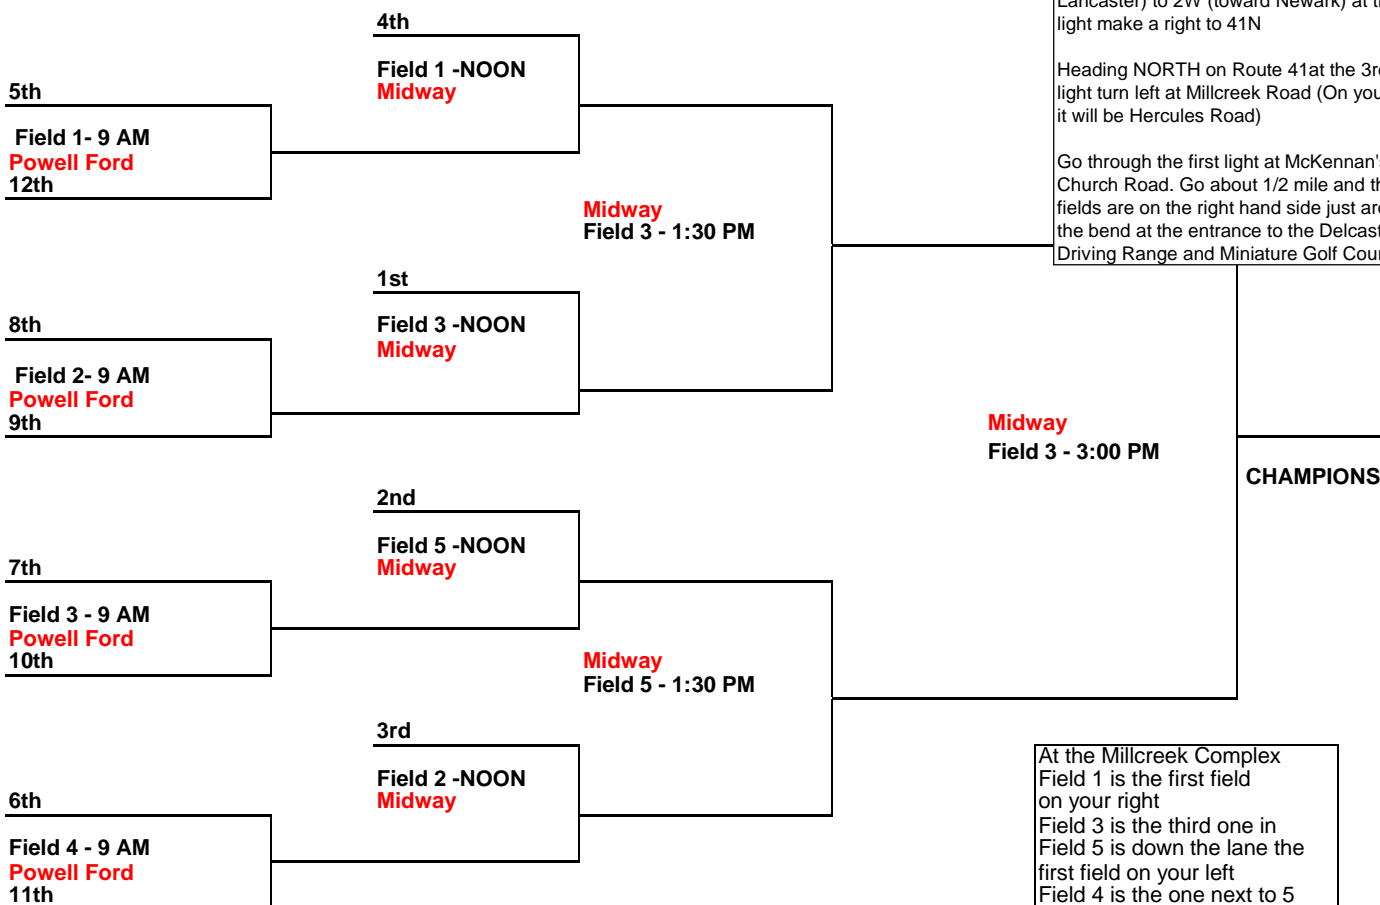

10 &  
UNDER

Orange Crush April Qualifier

HOSTED BY: Midway Orange Crush  
of Midway Girls Softball  
Wilmington, Delaware

PONY National Qualifier

Teams

1 Orange Crush	5 Jersey Flames	9 X-treme
2 Banshees	6 The Storm	10 Philly Flash
3 De Express	7 Swoop	11 Talleyville
4 Vienna Stars	8 Xplosion	12 NJ Extreme

Saturday Play - April 10, 2010 at Midway and Powell Ford

	Mdwy 3	Mdwy 5	P.Ford 4
8:00 AM	1 vs 2	5 vs 6	9 vs 10
9:30 AM	1 vs 3	6 vs 7	10 vs 11
11:00 AM	2 vs 4	5 vs 8	9 vs 12
12:30 PM	1 vs 4	6 vs 8	10 vs 12
2:00 PM	2 vs 3	5 vs 7	9 vs 11
3:30 PM	3 vs 4	7 vs 8	11 vs 12

Midway Complex- 3300 Millcreek Road,

Sunday Play - April 11, 2010 at Midway and Powell Ford

**Driving directions:**

Interstate 95 N or S to 141N (toward Lancaster) to 2W (toward Newark) at the 3rd light make a right to 41N

Heading NORTH on Route 41 at the 3rd traffic light turn left at Millcreek Road (On your right it will be Hercules Road)

Go through the first light at McKennan's Church Road. Go about 1/2 mile and the fields are on the right hand side just around the bend at the entrance to the Delcastle Driving Range and Miniature Golf Course.