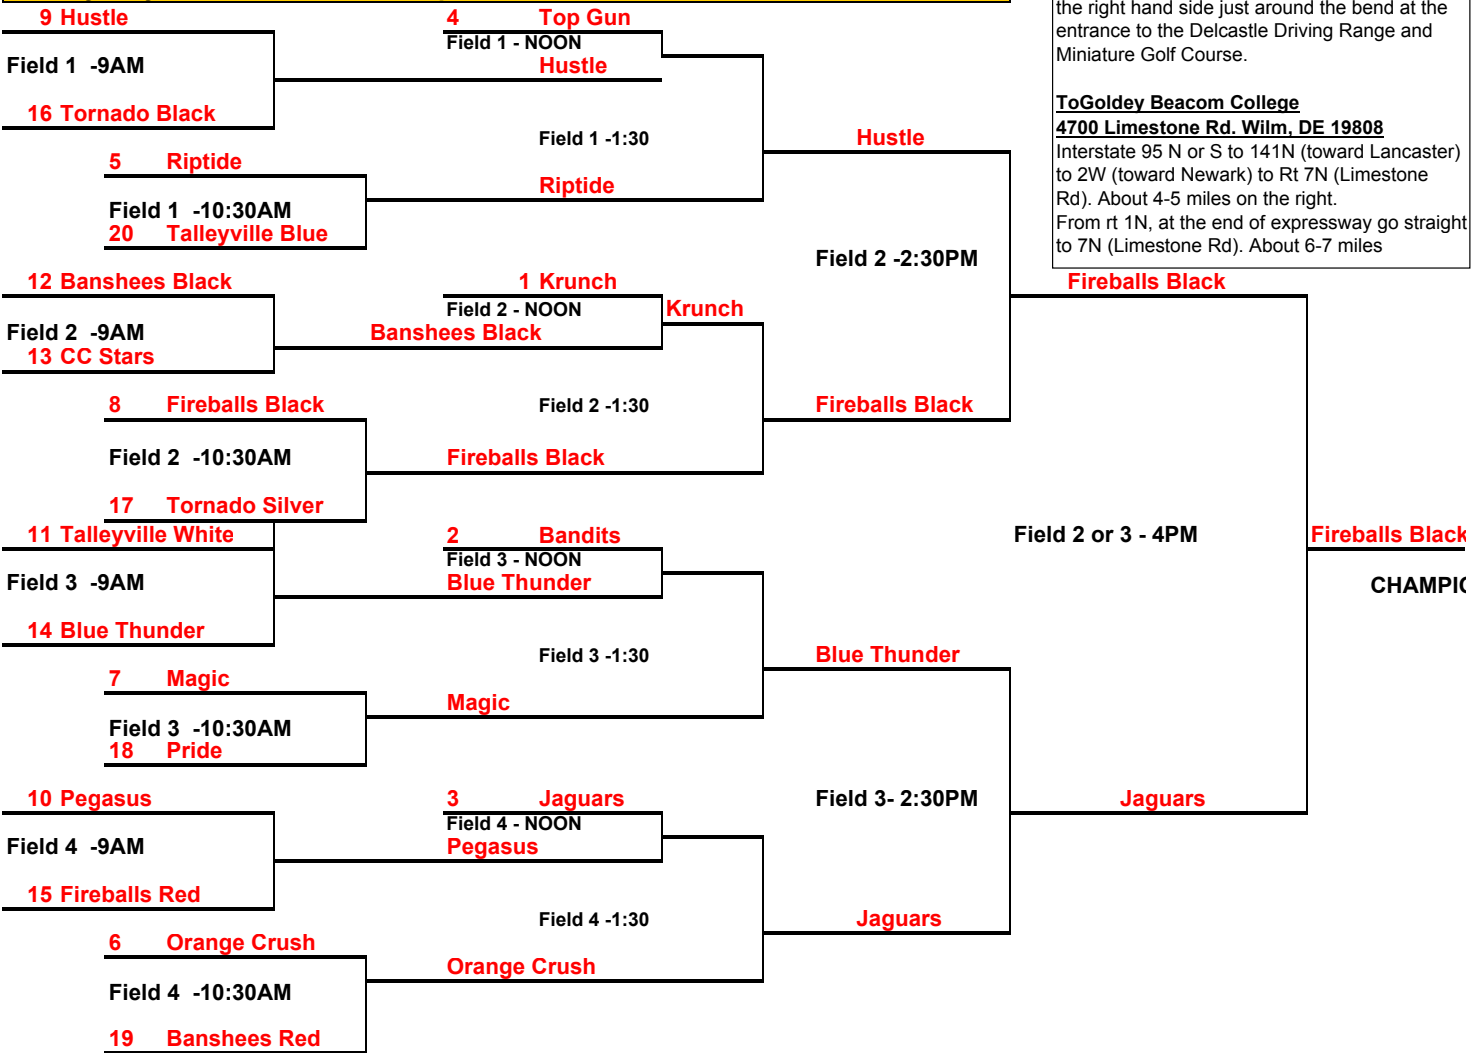

Sunday Play - at the Millcreek Complex ONLY

Driving directions: to Midway
Interstate 95 N or S to 141N (toward Lancaster) to 2W (toward Newark) at the 3rd light make a right to 41N. Go to the 3rd traffic light- turn left at Millcreek Road (On your right it will be Hercules Road)
Go through the first light at McKennan's Church Road. Go about 1/2 mile and the fields are on the right hand side just around the bend at the entrance to the Delcastle Driving Range and Miniature Golf Course.

To Goldey Beacom College
4700 Limestone Rd. Wilm, DE 19808
Interstate 95 N or S to 141N (toward Lancaster) to 2W (toward Newark) to Rt 7N (Limestone Rd). About 4-5 miles on the right.
From rt 1N, at the end of expressway go straight to 7N (Limestone Rd). About 6-7 miles