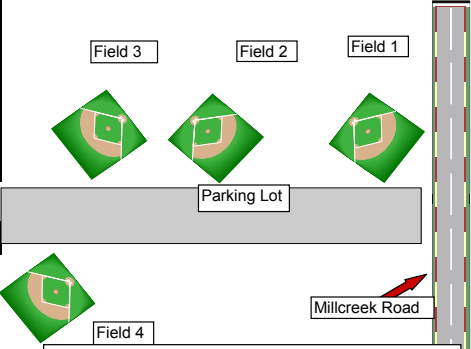

**Teams**

<b>Bracket A</b>	<b>Bracket B</b>	<b>Bracket C</b>
1 Fireballs Black	5 Talleyville White	9 Banshees Red
2 Pegasus	6 Banshees Black	10 Blue Thunder
3 Jaguars	7 NJ Pride	11 Orange Crush
4 CJ Tornado Silver	8 Top Gun	12 Riptide
<b>Bracket D</b>	<b>***** Bracket E - at Goldey Beacom</b>	
13 DE Magic	17 Talleyville Blue	
14 CC Stars	18 Fireballs Red	
15 Hillsborough Hustle	19 Central PA Krunch	
16 CJ Tornado Black	20 Bandits	

**3300 Millcreek Road  
 Wilmington, DE 19808**

**Midway Complex**

**Saturday Play - at the Millcreek Complex & Goldey Beacom**

	Field 1	Field 2	Field 3	Field 4	Goldey Beacom
8:00 AM	1 vs 2	5 vs 6	9 vs 10	13 vs 14	17 vs 18
9:30 AM	1 vs 3	5 vs 7	9 vs 11	13 vs 15	17 vs 19
11:00 AM	2 vs 4	6 vs 8	10 vs 12	14 vs 16	18 vs 20
12:30 PM	2 vs 3	6 vs 7	10 vs 11	14 vs 15	18 vs 19
2:00 PM	1 vs 4	5 vs 8	9 vs 12	13 vs 16	17 vs 20
3:30 PM	3 vs 4	7 vs 8	11 vs 12	15 vs 16	19 vs 20

**Sunday Play - at the Millcreek Complex ONLY**

**Driving directions: to Midway**  
 Interstate 95 N or S to 141N (toward Lancaster) to 2W (toward Newark) at the 3rd light make a right to 41N. Go to the 3rd traffic light- turn left at Millcreek Road (On your right it will be Hercules Road)  
 Go through the first light at McKennan's Church Road. Go about 1/2 mile and the fields are on the right hand side just around the bend at the entrance to the Delcastle Driving Range and Miniature Golf Course.

**To Goldey Beacom College**  
**4700 Limestone Rd. Wilm, DE 19808**  
 Interstate 95 N or S to 141N (toward Lancaster) to 2W (toward Newark) to Rt 7N (Limestone Rd). About 4-5 miles on the right.  
 From rt 1N, at the end of expressway go straight to 7N (Limestone Rd). About 6-7 miles