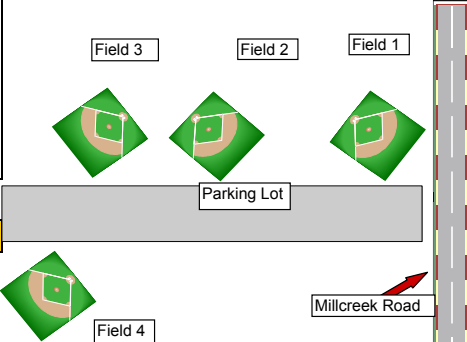

**22st ANNUAL
MIDWAY INVITATIONAL TOURNAMENTS**

HOSTED BY: Midway Orange Crush
of Midway Girls Softball
Wilmington, Delaware

PONY National Qualifier

Bracket A	Bracket B	Bracket C
1 Pegasus	5 Mont Twisters	9 Talleyville White
2 Chaos Black	6 Orange Crush Black	10 Etc Elite
3 Hillsborough Hustle	7 SJ Gators	11 Orange Crush White
4 De Diamonds	8 Brewster Rockets	12 Peidmont Stars
Bracket D	***** Bracket E - at Goldey Beacom	
13 Springford Sting	17 Talleyville Blue	
14 Delco Rage	18 Chaos Blue	
15 DE Magic	19 Mystics	
16 Nightmare	20 Lake Shore	

Sunday seeding done within each bracket

**3300 Millcreek Road
Wilmington, DE 19808**

Midway Complex

Saturday Play - at the Millcreek Complex & Goldey Beacom

	Field 1	Field 2	Field 3	Field 4	Goldey Beacom
8:00 AM	1 vs 2	5 vs 6	9 vs 10	13 vs 14	17 vs 18
9:30 AM	1 vs 3	5 vs 7	9 vs 11	13 vs 15	17 vs 19
11:00 AM	2 vs 4	6 vs 8	10 vs 12	14 vs 16	18 vs 20
12:30 PM	2 vs 3	6 vs 7	10 vs 11	14 vs 15	18 vs 19
2:00 PM	1 vs 4	5 vs 8	9 vs 12	13 vs 16	17 vs 20
3:30 PM	3 vs 4	7 vs 8	11 vs 12	15 vs 16	19 vs 20

Sunday seeding done within each bracket

Driving directions: to Midway
Interstate 95 N or S to 141N (toward Lancaster) to 2W (toward Newark) at the 3rd light make a right to 41N. Go to the 3rd traffic light- turn left at Millcreek Road (On your right it will be Hercules Road)
Go through the first light at McKennan's Church Road. Go about 1/2 mile and the fields are on the right hand side just around the bend at the entrance to the Delcastle Driving Range and Miniature Golf Course.

To Goldey Beacom College
4700 Limestone Rd. Wilm, DE 19808
Interstate 95 N or S to 141N (toward Lancaster) to 2W (toward Newark) to Rt 7N (Limestone Rd). About 4-5 miles on the right.
From rt 1N, at the end of expressway go straight to 7N (Limestone Rd). About 6-7 miles