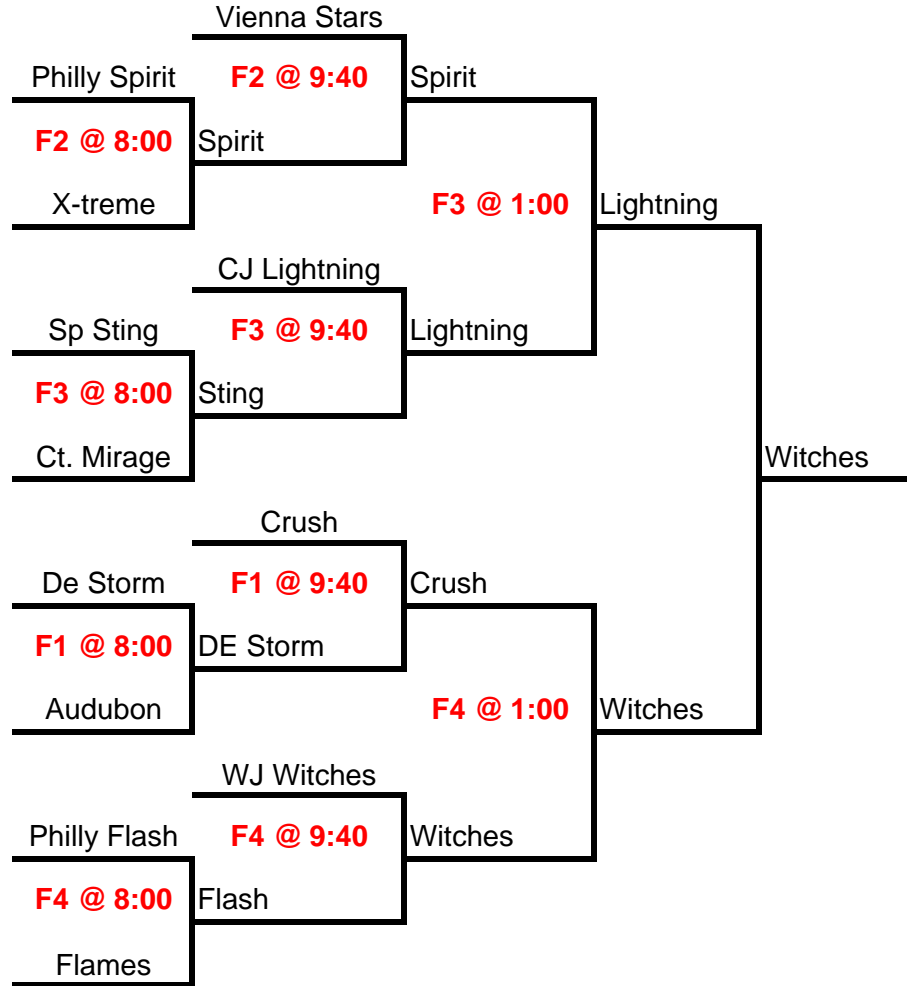

Saturday Games

Powell Ford Skyline

Field #1 Field #4

8:00 1 v 2 5 v 6 9 v 10

9:40 1 v 3 5 v 7 9 v 11

11:20 2 v 4 6 v 8 10 v 12

1:00 2 v 3 6 v 7 9 v 12

2:40 1 v 4 5 v 8 10 v 11

4:20 3 v 4 7 v 8 11 v 12

Teams

- 1 Philly Spirit
- 2 Springford Sting
- 3 West Jersey Witches
- 4 Middletown Flames
- 5 X-Treme
- 6 Central Jersey Lightning
- 7 Connecticut Mirage
- 8 Vienna Stars
- 9 Orange Crush - Subda
- 10 Audubon
- 11 Philly Flash
- 12 Delaware Storm

All Sunday 10U Games at Millcreek Complex

|