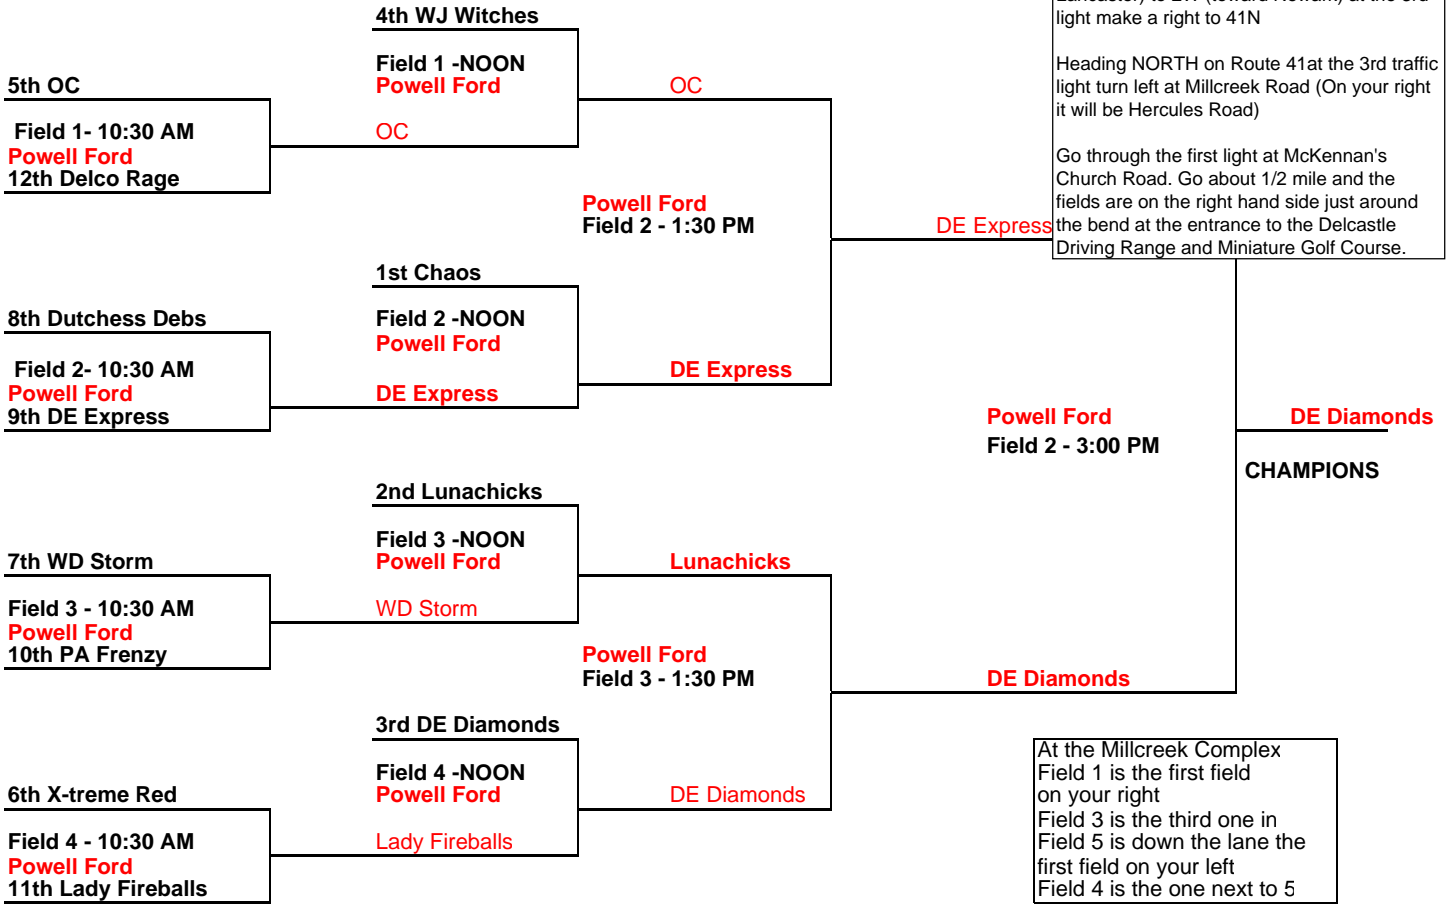

**14 &
UNDER**

Orange Crush April Qualifier
 HOSTED BY: Midway Orange Crush
 of Midway Girls Softball
 Wilmington, Delaware

PONY National Qualifier

Teams

1 Chaos	5 Lady Fireballs	9 X-treme Red
2 Delco Rage	6 West Deptford Storm	10 DE Diamonds
3 DE Express	7 Orange Crush	11 PA Frenzy
4 WJ Witches	8 Lunachicks	12 Dutchess Debs

Saturday Play - April 10, 2010 at Midway Complex on Millcreek Road

	Field 1	Field 2	Field 4
8:00 AM	1 vs 2	5 vs 6	9 vs 11
9:30 AM	2 vs 3	6 vs 7	9 vs 10
11:00 AM	1 vs 4	5 vs 8	10 vs 11
12:30 PM	2 vs 4	6 vs 8	9 vs 12
2:00 PM	1 vs 3	5 vs 7	11 vs 12
3:30 PM	3 vs 4	7 vs 8	10 vs 12

Sunday Play - April 11, 2010 at Powell Ford Complex on Kiamensi Road

Driving directions:
 Interstate 95 N or S to 141N (toward Lancaster) to 2W (toward Newark) at the 3rd light make a right to 41N
 Heading NORTH on Route 41 at the 3rd traffic light turn left at Millcreek Road (On your right it will be Hercules Road)
 Go through the first light at McKennan's Church Road. Go about 1/2 mile and the fields are on the right hand side just around the bend at the entrance to the Delcastle Driving Range and Miniature Golf Course.