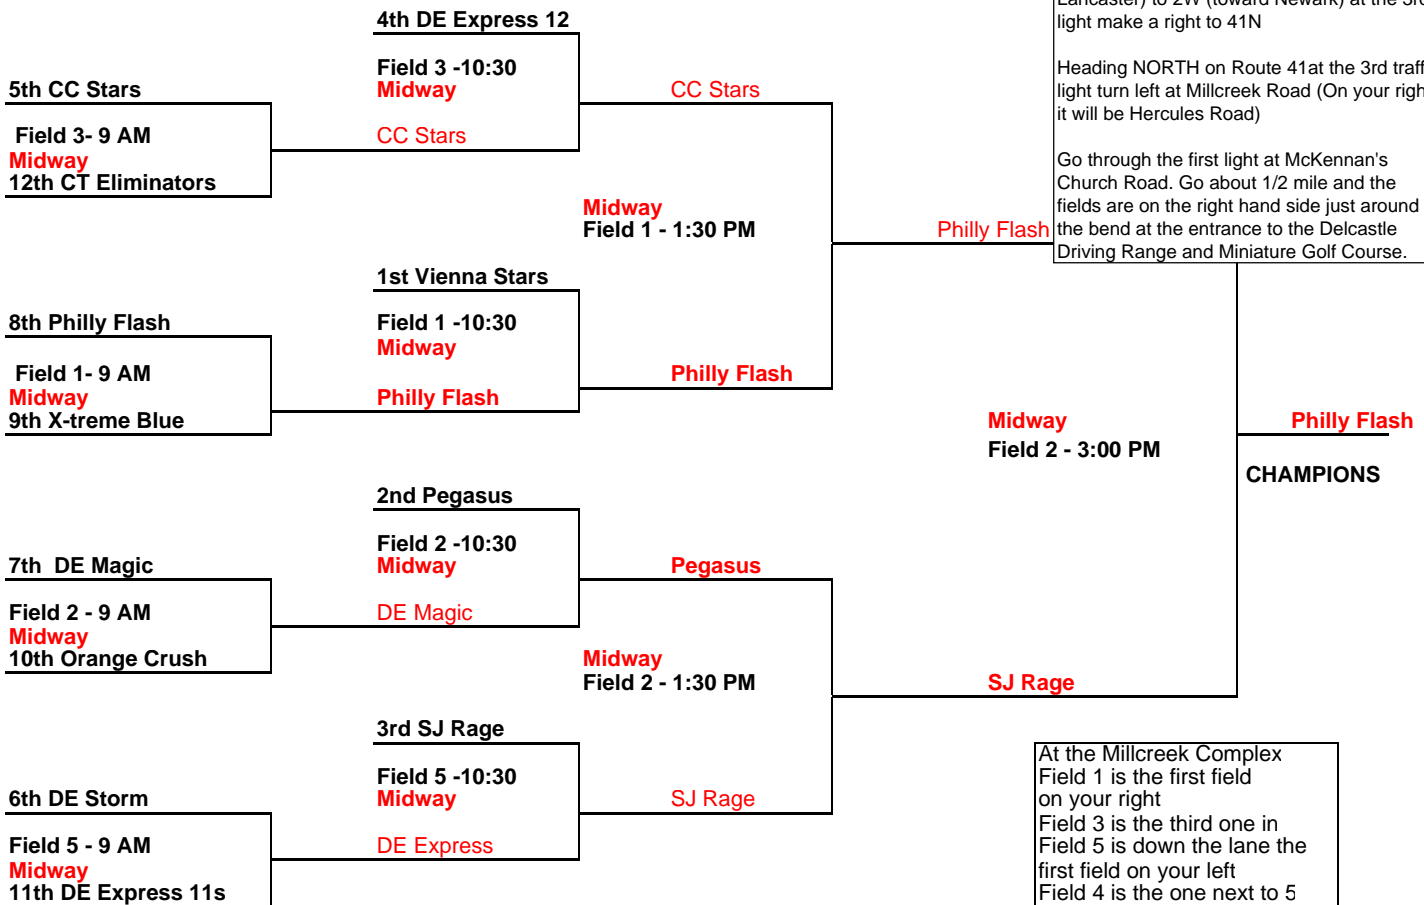

12 &
UNDER

Orange Crush April Qualifier

HOSTED BY: Midway Orange Crush
of Midway Girls Softball
Wilmington, Delaware

PONY National Qualifier

Teams

1 SJ Rage	5 Philly Flash	9 DE Express 11s
2 X-treme Blue	6 DE Express 12s	10 Vienna Stars
3 Orange Crush	7 Pegasus	11 DE Magic
4 DE Storm	8 CT Eliminators	12 CC Stars

[Info on Powell Ford Park](#)

Powell Ford Park

Kiamensi Road
Wilmington, DE 19804

Driving directions:

Interstate 95 N or S to 141N (toward Lancaster) Get off at Newport and take a left onto 4W (toward Newark). About the 4th light make a right onto Kiamensi Road. There is a used car place, a Cumberland Farms on the corner. Fields are a mile or so up the road on your right.

Saturday Play - April 10, 2010 at Powell Ford Park on Kiamensi Road

	Field 1	Field 2	Field 3
8:00 AM	1 vs 2	5 vs 6	9 vs 10
9:30 AM	2 vs 3	6 vs 7	9 vs 11
11:00 AM	1 vs 4	5 vs 8	10 vs 12
12:30 PM	2 vs 4	6 vs 8	10 vs 11
2:00 PM	1 vs 3	5 vs 7	9 vs 12
3:30 PM	3 vs 4	7 vs 8	11 vs 12

Midway Complex- 3300 Millcreek Road,

Field 3   Field 2   Field 1

Field 4   Field 5

Sunday Play - April 11, 2010 at Midway Complex on Millcreek Road

Driving directions:

Interstate 95 N or S to 141N (toward Lancaster) to 2W (toward Newark) at the 3rd light make a right to 41N

Heading NORTH on Route 41 at the 3rd traffic light turn left at Millcreek Road (On your right it will be Hercules Road)

Go through the first light at McKennan's Church Road. Go about 1/2 mile and the fields are on the right hand side just around the bend at the entrance to the Delcastle Driving Range and Miniature Golf Course.