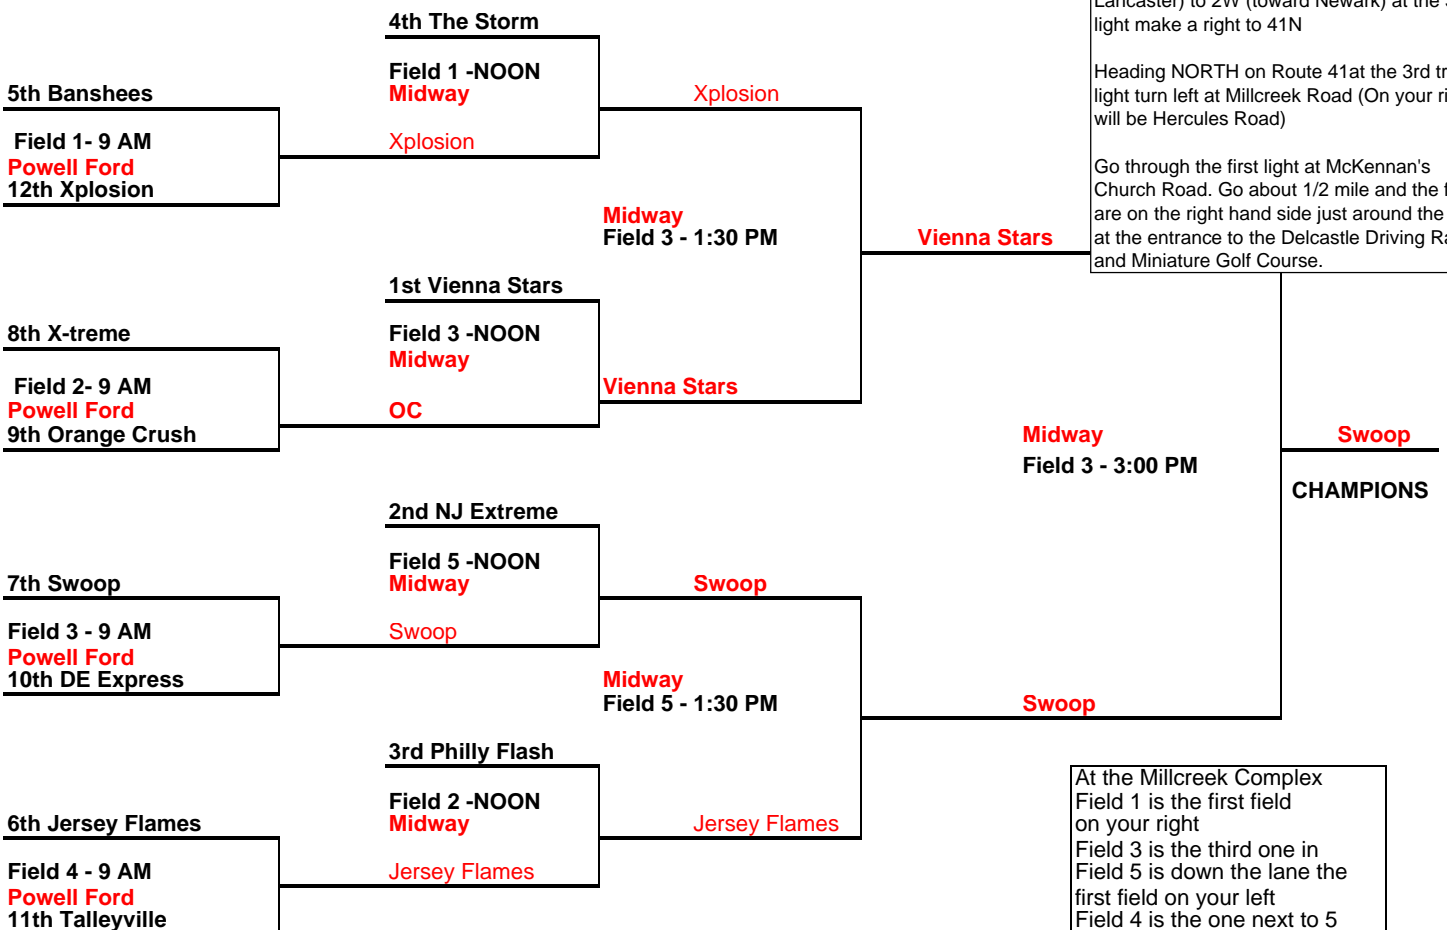

10 &
UNDER

Orange Crush April Qualifier

HOSTED BY: Midway Orange Crush
of Midway Girls Softball
Wilmington, Delaware

PONY National Qualifier

Teams

1 Orange Crush	5 Jersey Flames	9 X-treme
2 Banshees	6 The Storm	10 Philly Flash
3 De Express	7 Swoop	11 Talleyville
4 Vienna Stars	8 Xplosion	12 NJ Extreme

Midway Complex- 3300 Millcreek Road,

Sunday Play - April 11, 2010 at Midway and Powell Ford

Driving directions:

Interstate 95 N or S to 141N (toward Lancaster) to 2W (toward Newark) at the 3rd light make a right to 41N
Heading NORTH on Route 41at the 3rd traffic light turn left at Millcreek Road (On your right it will be Hercules Road)
Go through the first light at McKennan's Church Road. Go about 1/2 mile and the fields are on the right hand side just around the bend at the entrance to the Delcastle Driving Range and Miniature Golf Course.