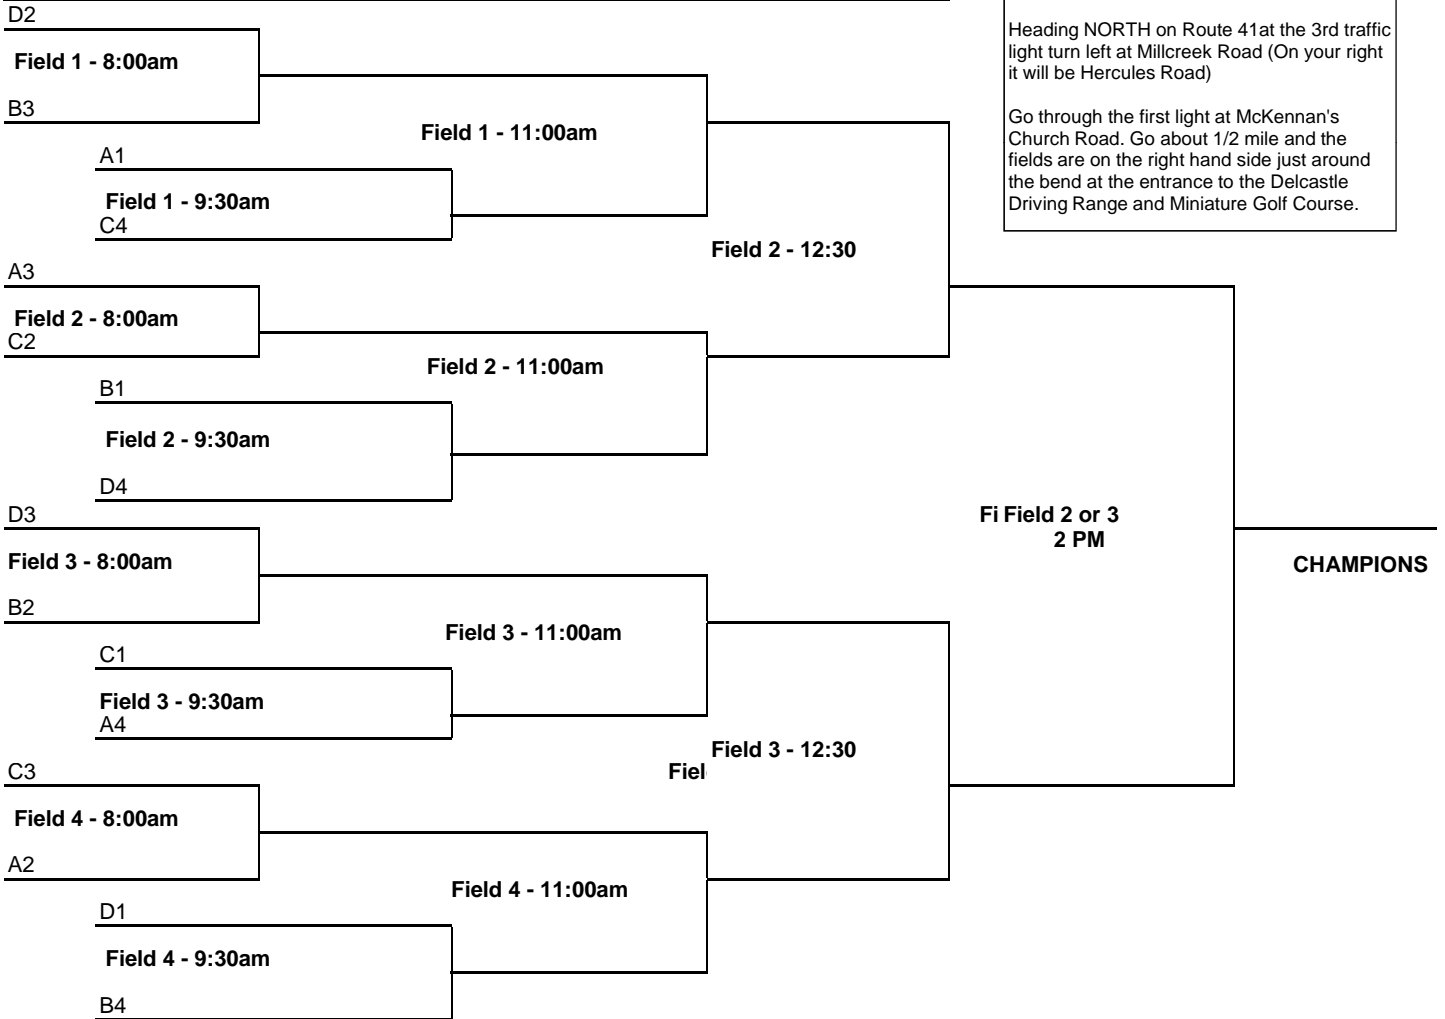

18u

MIDWAY INVITATIONAL TOURNAMENTS

HOSTED BY: Midway Orange Crush  
of Midway Girls Softball  
Wilmington, Delaware

18 ASA

Teams

Bracket A

- 1 Mystic's Red
- 2 W. Deptford Storm Wht.
- 3 Lady Wildcats NJ
- 4 De. Storm

Bracket B

- 5 Shamrocks Va.
- 6 SJ Rage
- 7 NJ Xplasion
- 8 MVSA Storm

Bracket C

- 9 Jersey Sharks
- 10 SJ Cobra's
- 11 Orange Crush
- 12 Adrenline Pa.

Bracket D

- 13 Maryland Legends
- 14 DE. Magic
- 15 SJ Heat
- 16 SAC Cyclones

SUNDAY SEEDING IS DONE WITHIN EACH BRACKET

Saturday Play - at the Millcreek Complex

	Field 1	Field 2	Field 3	Field 4
8:00 AM	1 vs 2	5 vs 6	9 vs 10	13 vs 14
9:30 AM	1 vs 3	5 vs 7	9 vs 11	13 vs 15
11:00 AM	2 vs 4	6 vs 8	10 vs 12	14 vs 16
12:30 PM	2 vs 3	6 vs 7	10 vs 11	14 vs 15
2:00 AM	1 vs 4	5 vs 8	9 vs 12	13 vs 16
3:30 AM	3 vs 4	7 vs 8	11 vs 12	15 vs 16

Sunday Play - at the Millcreek Complex

3300 Millcreek Road  
Wilmington, DE 19808

Driving directions:

Interstate 95 N or S to 141N (toward Lancaster) to 2W (toward Newark) at the 3rd light make a right to 41N