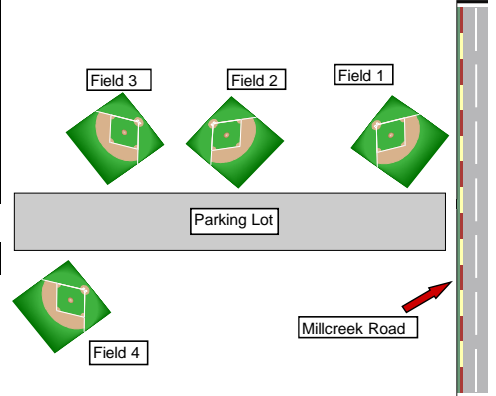

SUNDAY SEEDING IS DONE WITHIN EACH BRACKET

Saturday Play - at the Millcreek Complex

	Field 1	Field 2	Field 3	Field 4
8:00 AM	1 vs 2	5 vs 6	9 vs 10	13 vs 14
9:30 AM	1 vs 3	5 vs 7	9 vs 11	13 vs 15
11:00 AM	2 vs 4	6 vs 8	10 vs 12	14 vs 16
12:30 PM	2 vs 3	6 vs 7	10 vs 11	14 vs 15
2:00 AM	1 vs 4	5 vs 8	9 vs 12	13 vs 16
3:30 AM	3 vs 4	7 vs 8	11 vs 12	15 vs 16

Sunday Play - at the Millcreek Complex

3300 Millcreek Road  
Wilmington, DE 19808

Driving directions:

Interstate 95 N or S to 141N (toward Lancaster) to 2W (toward Newark) at the 3rd light make a right to 41N

Heading NORTH on Route 41 at the 3rd traffic light turn left at Millcreek Road (On your right it will be Hercules Road)

Go through the first light at McKennan's Church Road. Go about 1/2 mile and the fields are on the right hand side just around the bend at the entrance to the Delcastle Driving Range and Miniature Golf Course.