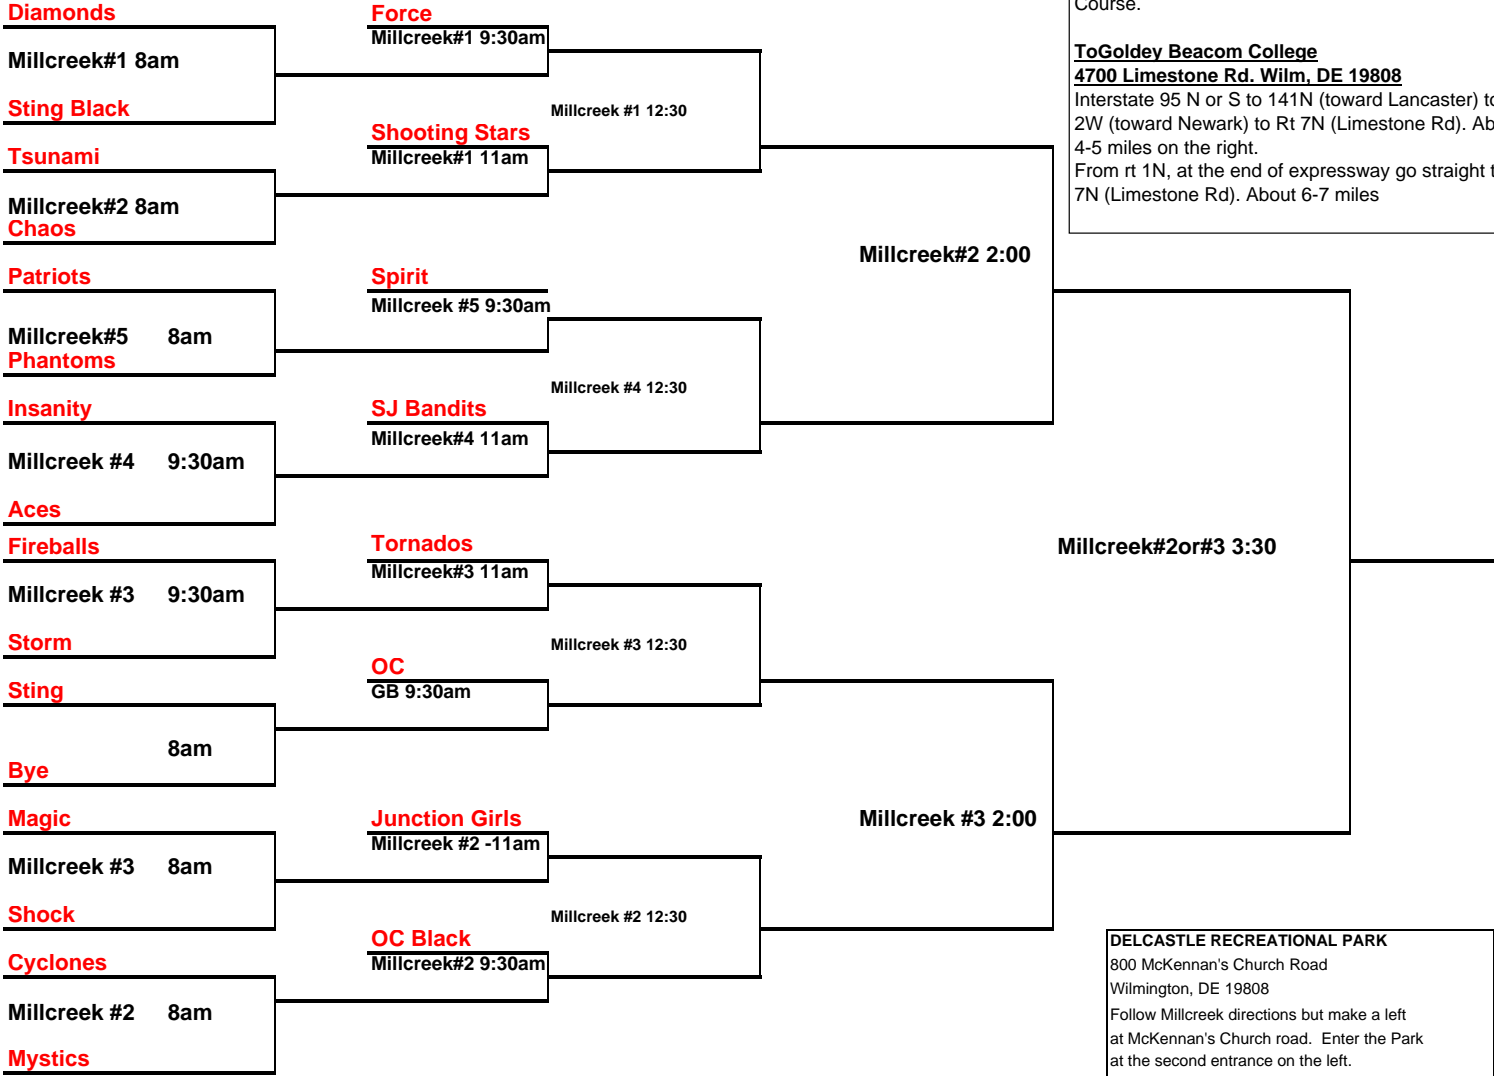

Sunday Play Please note changes in Sunday Play

DELCASTLE RECREATIONAL PARK
800 McKennan's Church Road
Wilmington, DE 19808
Follow Millcreek directions but make a left at McKennan's Church road. Enter the Park at the second entrance on the left.