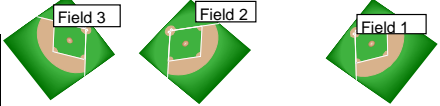

| Teams | | | |
|----------------|----------------|------------------------|----------------|
| Orange Bracket | Orange Bracket | Orange Bracket | Orange Bracket |
| Black Bracket | | Black at Goldey Beacom | |

**3300 Millcreek Road
Wilmington, DE 19808**

Midway Complex

Saturday Play- at Midway & Goldey Beacom

| | | | | | | |
|--|--|--|--|--|--|--|
| | | | | | | |
| | | | | | | |
| | | | | | | |
| | | | | | | |
| | | | | | | |
| | | | | | | |
| | | | | | | |
| | | | | | | |