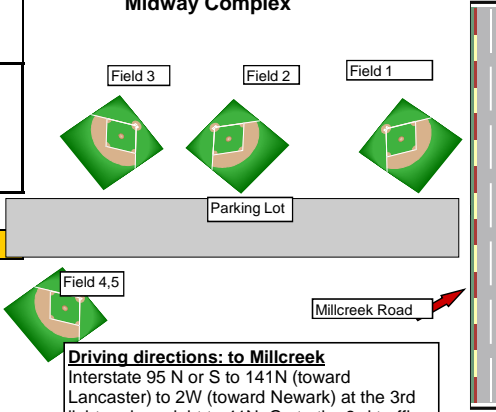

**3300 Millcreek Road
Wilmington, DE 19808**

Midway Complex

Saturday Play- at Midway & Goldey Beacom

	Field 1	Field 2	Field 3	Field 4	Field 5	GB
8:00 AM	1 vs 2	5 vs 6	9 vs 10	13 vs 14	17 vs 18	21 vs 22
9:30 AM	1 vs 3	5 vs 7	9 vs 11	13 vs 15	17 vs 19	21 vs 23
11:00 AM	2 vs 4	6 vs 8	10 vs 12	14 vs 16	18 vs 20	22 vs 24
12:30 PM	2 vs 3	6 vs 7	10 vs 11	14 vs 15	18 vs 19	22 vs 23
2:00 PM	1 vs 4	5 vs 8	9 vs 12	13 vs 16	17 vs 20	21 vs 24
3:30 PM	3 vs 4	7 vs 8	11 vs 12	15 vs 16	19 vs 20	23 vs 24

Sunday seeding done within each color bracket

Sunday Play

Driving directions: to Millcreek
Interstate 95 N or S to 141N (toward Lancaster) to 2W (toward Newark) at the 3rd light make a right to 41N. Go to the 3rd traffic light- turn left at Millcreek Road (On your right it will be Hercules Road)
Go through the first light at McKennan's Church Road. Go about 1/2 mile and the fields are on the right hand side just around the bend at the entrance to the Delcastle Driving Range and Miniature Golf Course.

To Goldey Beacom College
4700 Limestone Rd. Wilm. DE 19808
Interstate 95 N or S to 141N (toward Lancaster) to 2W (toward Newark) to Rt 7N (Limestone Rd). About 4-5 miles on the right. From rt 1N, at the end of expressway go straight to 7N (Limestone Rd). About 6-7 miles

DELCASTLE RECREATIONAL PARK
800 McKennan's Church Road
Wilmington, DE 19808
Follow Millcreek directions but make a left at McKennan's Church road. Enter the Park at the second entrance on the left.