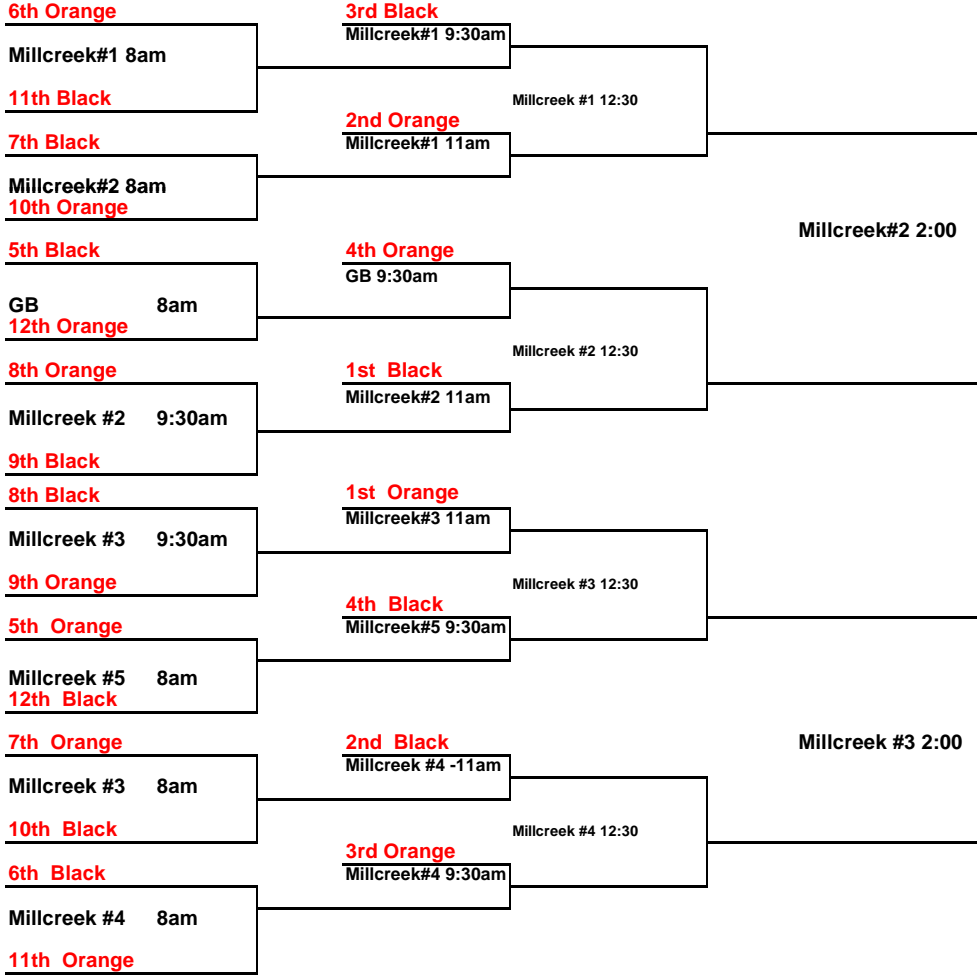

Sunday Play

Driving directions: to Millcreek
Interstate 95 N or S to 141N (toward Lancaster) to 2W (toward Newark) at the 3rd light make a right to 41N. Go to the 3rd traffic light- turn left at Millcreek Road (On your right it will be Hercules Road)
Go through the first light at McKennan's Church Road. Go about 1/2 mile and the fields are on the right hand side just around the bend at the entrance to the Delcastle Driving Range and Miniature Golf Course.

To Goldey Beacom College
4700 Limestone Rd. Wilm. DE 19808
Interstate 95 N or S to 141N (toward Lancaster) to 2W (toward Newark) to Rt 7N (Limestone Rd). About 4-5 miles on the right. From rt 1N, at the end of expressway go straight to 7N (Limestone Rd). About 6-7 miles

DELCASTLE RECREATIONAL PARK
800 McKennan's Church Road
Wilmington, DE 19808
Follow Millcreek directions but make a left at McKennan's Church road. Enter the Park at the second entrance on the left.