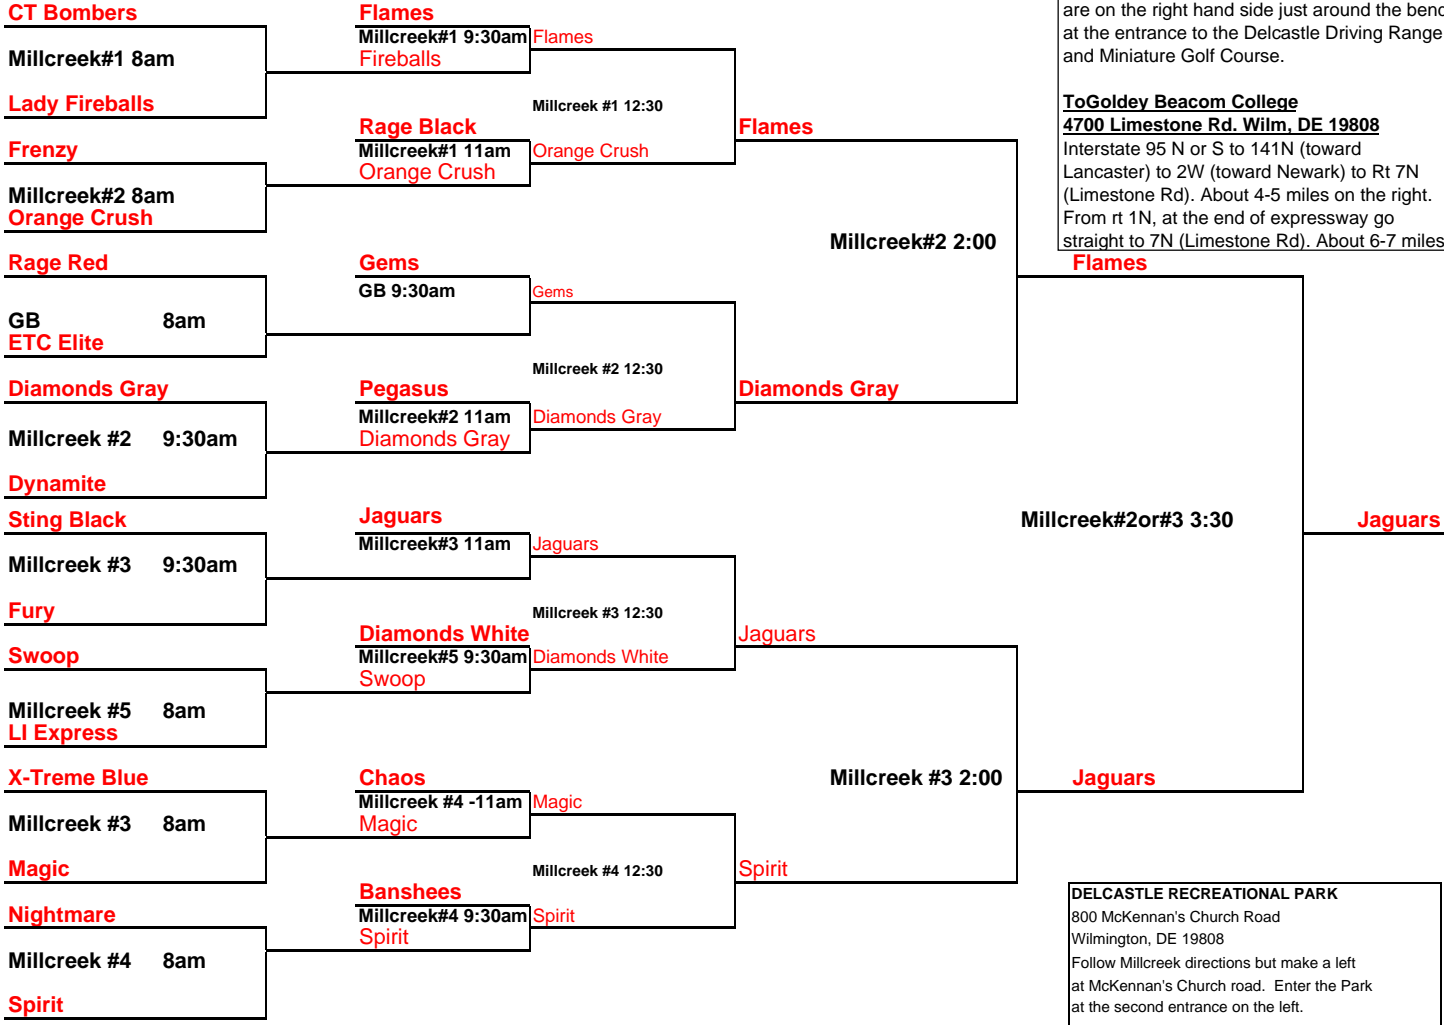

Sunday Play

DELCASTLE RECREATIONAL PARK
800 McKennan's Church Road
Wilmington, DE 19808
Follow Millcreek directions but make a left at McKennan's Church road. Enter the Park at the second entrance on the left.